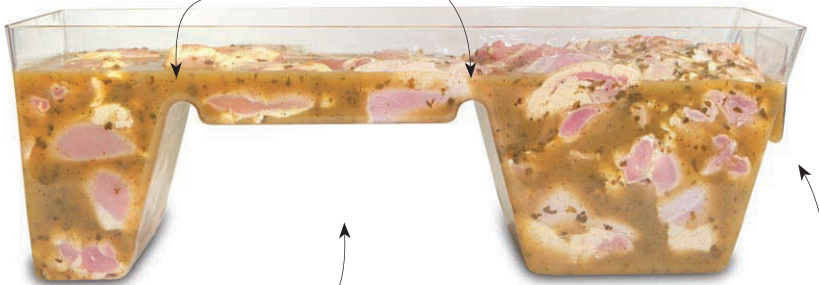

MANUFACTURER OF FINE MERCHANDISING WARE

BULK FALSE BOTTOM BINS PETG

Tough and smart! Our unique false bottom bulk bins reduce your cost while maintaining a full looking display. One piece construction from indestructible PETG material these bins will not leak like imposters. Built in handle - available in three widths 6", 8" & 10" and in two lengths 23" & 27".

basin for even distribution of product

unique false bottom

built in handle

23" deep rectangular food bins PETG

- BFB-236DM-04** • 23" x 6" x 7.5" • rectangular food bin
- BFB-238DM-04** • 23" x 8" x 7.5" • rectangular food bin
- BFB-2310DM-04** • 23" x 10" x 7.5" • rectangular food bin

27" deep rectangular food bins PETG

- BFB-276DM-04** • 27" x 6" x 7.5" • rectangular food bin
- BFB-278DM-04** • 27" x 8" x 7.5" • rectangular food bin
- BFB-2710DM-04** • 27" x 10" x 7.5" • rectangular food bin